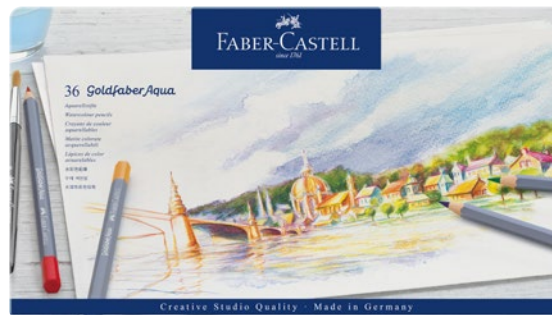

Contents counter display:

- › 7 x 11 46 12
- › 6 x 11 46 24
- › 3 x 11 46 36
- › 3 x 11 46 48

11 46 36