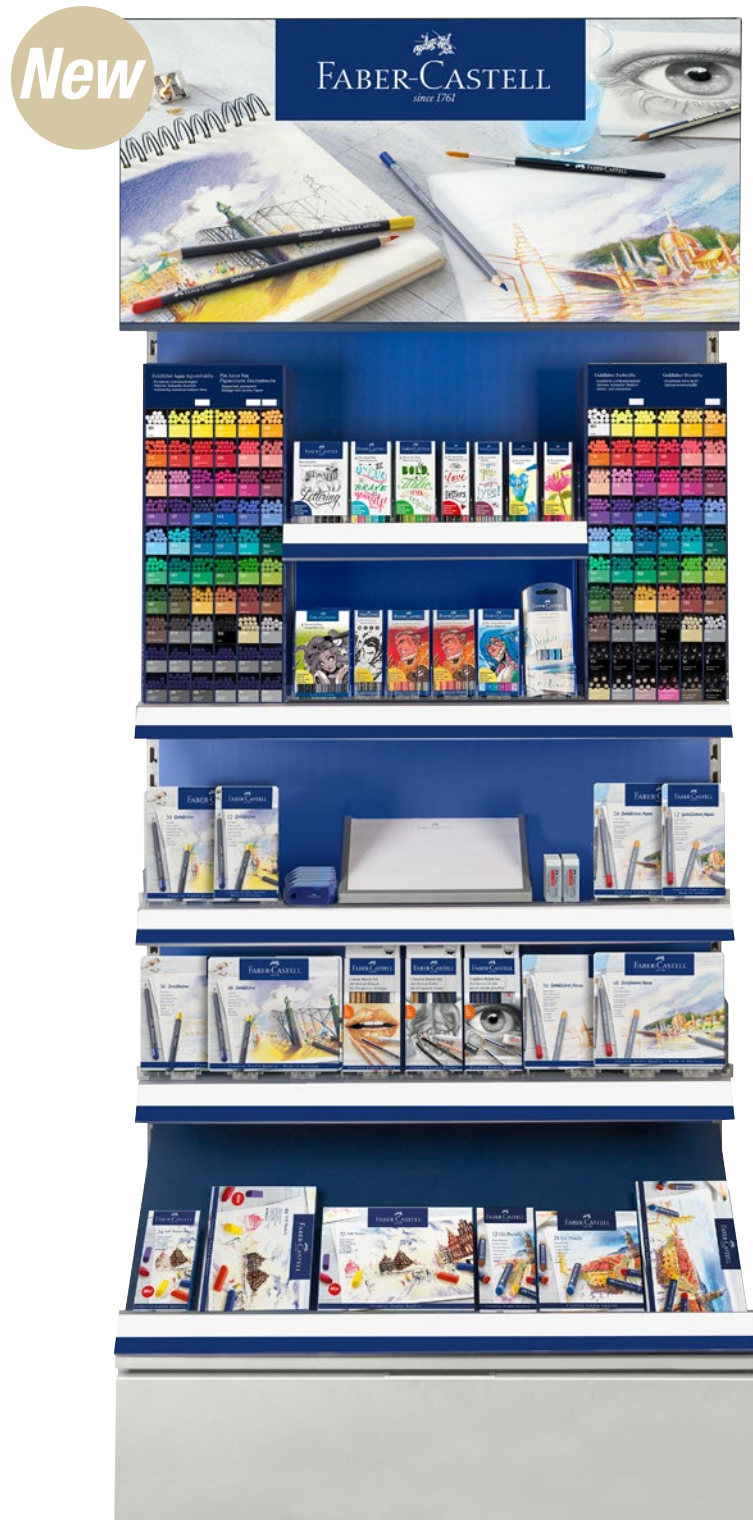

PoS shop system 1 m presentation

- › The new 1 metre presentation increases your assortment competence and boosts your sales.
- › Large and emotional product images lead the customers towards the shelves.
- › Illuminated toppers act like magnets and draw attention to the assortment.
- › The larger presentation contains several sets and single pencils of Goldfaber and Goldfaber Aqua.
- › W 1030 mm, H 2400 mm, D 420 mm