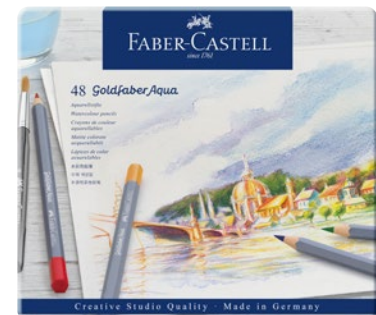

11 46 48

Delivery from October 2017

Article	Barcode	Description	MOQ		
11 46 12		Goldfaber Aqua watercolour pencil 12 ct metal tin	5		
11 46 24		Goldfaber Aqua watercolour pencil 24 ct metal tin	3		
11 46 36		Goldfaber Aqua watercolour pencil 36 ct metal tin	3		
11 46 48		Goldfaber Aqua watercolour pencil 48 ct metal tin	1		
11 46 60		Module with 576 x Goldfaber Aqua watercolour pencils / 60 x Pitt Artist Pen Fineliner/ 30 x Metallic/ 30 x Calligraphy	1		
21 46 10		Goldfaber Aqua counter display	1